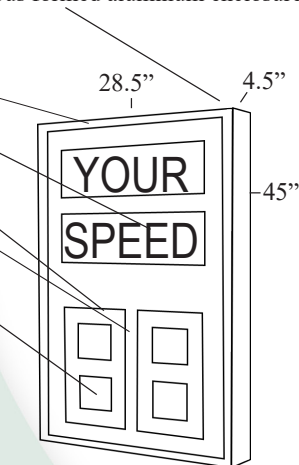

Heavy Duty (0.090) guage continuous formed aluminum enclosure

3/8" polycarbonate lens

Characters: 4"(w) x 6"(h)

Numerals: 9"(w) x 16"(h)

High-intensity Amber LEDs

Radar: Low power part 15

Optional:

- Wireless IP Modem
- Wireless WIFI
- Wireless Alert System
- Ground-level Access
- GPS Clock
- Solar Package
- Automatic Dimming
- Strobe, Flashers, and Sirens