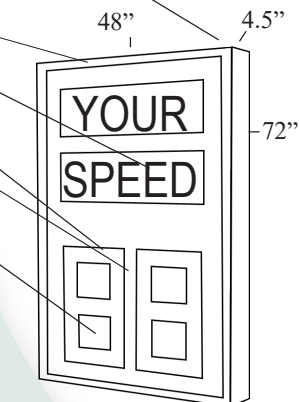

Optional:

- Wireless IP Modem
- Wireless WIFI
- Wireless Alert System
- Ground-level Access
- GPS Clock
- Solar Package
- Automatic Dimming
- Strobe, Flashers, and Sirens

Weight: 75 lbs